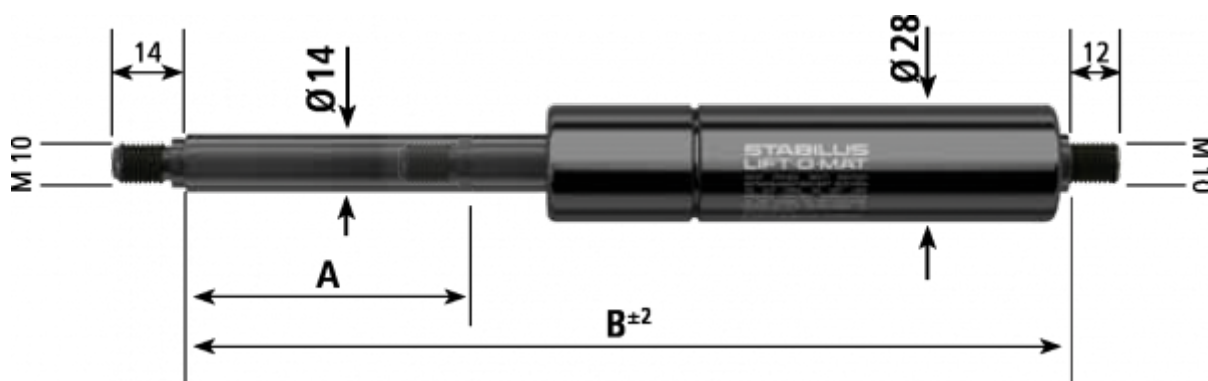

# Data Sheet

Article number: 042388ST1100

Description: Stabilus Gas Spring without fittings size. 14/28  
1100N length 870mm, stroke 400mm Type 2388ST

## Measures

A	= 400
B	= 870
Pressure (N)	= 1100
Size	= 14/28
Type	= 2388ST